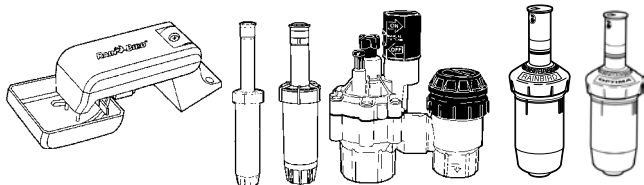

### RAINBIRD PRODUCTS

	Pack	Part #	IBM #	Qty	Regular	Close-out	Qty on Hand
<b>Automatic Sprinkler Valve</b> - With flow control and atmospheric vacuum breaker. Balanced pressure diaphragm design. External bleed for manual operation. Works with 24V sprinkler timer. FIP inlet and outlet.							
3/4"	1	DAS-075	800046		\$19.19	\$12.99	8
1"	1	DAS-100	800047		\$19.19	\$12.99	2
Closed case design for superior performance in sandy soil, heavy turf and dirty water. Full or part circle watering. Push and turn to set pattern. Pops-up 3 1/2" to water. Three interchangeable nozzles included to match watering needs. 3/4" FIP bottom connection.							
	20	TDR-2	800019		\$16.97	\$11.79	1
Closed case design for superior performance in sandy soil, heavy turf and dirty water. Full or part circle watering. Pops-up 3" to water. No interchangeable nozzles included. 3/4" FIP bottom connection.							
Bulk Pack	10	UCR-1	800102		\$8.66	\$5.99	7